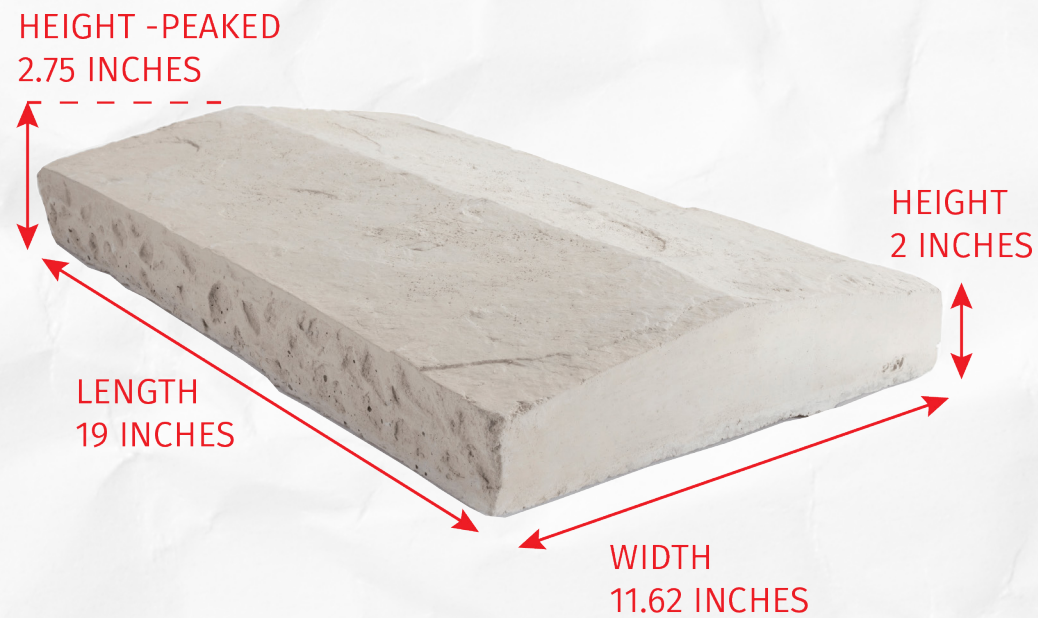

WALL CAPS

Shades

Cream

Size

Length - 19"
Width - 11.5"
Height - 2"-2.5"

Weight

27 lbs each
81 lbs/box

Sold

By the box