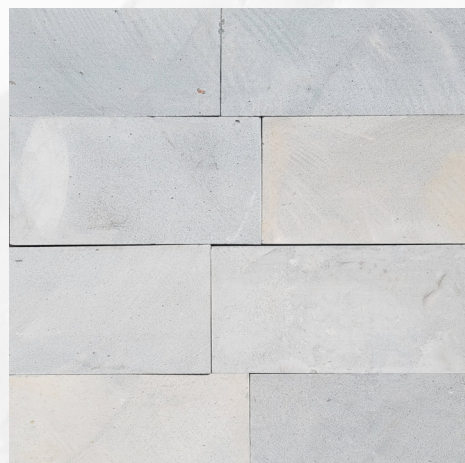

koni[®]
S T O N E

KONI NATURAL STONE

LUNA SERIES: LAVA STONE 12 X 24

*makai lava stone 12 x 24
(closed face)*

*mauka lava stone 12 x 24
(open face)*

lanahu lava stone 12 x 24

Pictured: Makai Lava Stone

Size and weight may vary slightly. *Sold by truckload only.

LUNA SERIES: SANEAS STONE 12 X 24

saneas 12 x 24

Pictured: Saneas 12 x 24

SPECS: LUNA SERIES

	SIZE (per panel)	WEIGHT	SQ FEET	PANELS
MAKAI (CLOSED)	12 x 24 x 0.625 in	16.75 LB (per panel) 1,111 LB (per pallet)	132 sq ft (per pallet)	66 (per pallet)
MAUKA (OPEN)	12 x 24 x 0.75 in	16.75 LB (per panel) 1,111 LB (per pallet)	132 sq ft (per pallet)	66 (per pallet)
LANAHU	12 x 24 x 0.75	13.30 LB (per panel) 944 LB (per pallet)	132 sq ft (per pallet)	66 (per pallet)
SANEAS	12 x 24 x 0.75	18 LB (per panel) 1,190 LB (per pallet)	132 sq ft (per pallet)	66 (per pallet)

NATURAL STONE: MIDAS 8 X FREE LENGTH

midas 8 x free length

SPECS

SIZE	WEIGHT	SQ FEET
8 in X free length	110 LB (per bag)	10.76 (per bag)

Size and weight may vary slightly.

SANEAS STONE

saneas 2 x free length

Size and weight may vary slightly.

WONDER SERIES: FLAGSTONE

aurora

everest

canyon

pyramid

victoria

SPECS