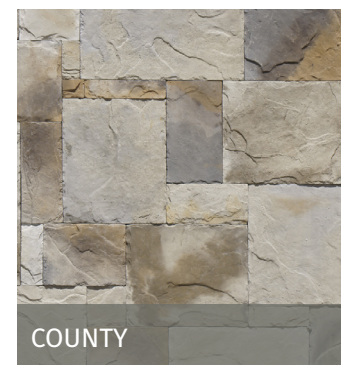

KONI[®]
MATERIALS

SAMPLE GUIDE

CANYON STONE

ARTIC

CHARDONNAY

CREAM

DESERT

MONTANA

SANTA FE

CANYON STONE DESERT

CANYON STONE SANTA FE

CAROLINA

ACAPULCO

NEPAL

ONYX

WHITE

CASTLE STONE

CASTLE STONE COUNTY

BEIGE

CARAMEL

COUNTY

DESERT

COBBLE STONE

AMBER

FOREST

GRAPHITE

MOJAVE

SAND

GREY

PUEBLO BONITO

ROSSE

VINO